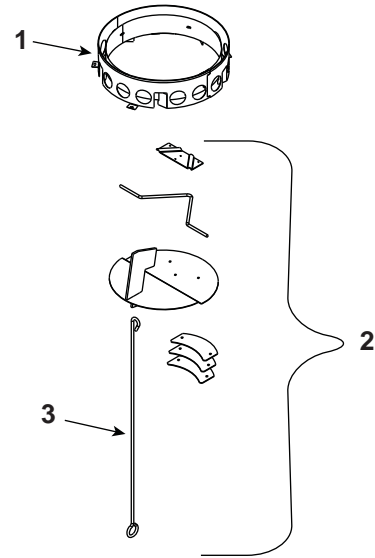

Refractories

Part number list on following page.

IMPORTANT: THIS IS DATED INFORMATION. When requesting service or replacement parts for your appliance please provide model number and serial number. All parts listed in this manual may be ordered from an authorized dealer.

**Stocked
at Depot**

ITEM	DESCRIPTION	COMMENTS	PART NUMBER	
1	Starter Section Assembly		22072B	Y
2	Damper Blade Assembly		29964	
3	Damper Control		20549	
	Damper Weight		19785A	
4	Rear Top Standoff	Qty. 2 req.	19228	
5	Front Top Standoff	Qty. 2 req.	11864i	
6	Top Front Face	Overlay Only	31313	
7	Grate		GR30	
8	Upper Front		4013-206	
9	Smoke Shield		32949	Y
10	Firescreen Assembly	Qty. 2 req.	33699	Y
	Firescreen Handle	1 ea.	4021-150	
	Firescreen Rod	Qty. 2 req.	12052	
	Grate Retainer	Qty. 2 req.	4017-060	
	Nailing Flange	Qty. 4 req.	31190	
	Outside Air Kit		AK22	
	Fastener Pack		17916B	
	Outside Air Shield		33271	Y
	4 in. Outside Air Inlet Ring		25692	
	Refractory Retainer	Qty. 3 req.	11847	
	Screen Cover (top only)	Qty. 2 req.	31319	
	Side Trim	Qty. 2 req.	31326	
	Strip Protector	Qty. 2 req.	18320	
	Powder Coat Touch-Up Paint		71479	
Herringbone Refractory (I60H)				
	Brick Refractory - Back		33003	
	Brick Refractory - Hearth		33001	
	Brick Refractory - Left Side		33677	
	Brick Refractory - Right Side		33676	
Traditional Refractory (I60CT)				
	Brick Refractory - Back- 3 Color- No longer Available	Pre AK994430	4013-193	
	Brick Refractory - Back- 2 Color	Post AK994430	4013-225	
	Brick Refractory - Hearth-3 Color- No longer Available	Pre AK994430	4013-050	
	Brick Refractory - Hearth-2 Color	Post AK994430	4013-223	
	Brick Refractory - Side- 3 Color- No longer Available	Pre AK994430	4013-194	
	Brick Refractory - Side- 2 Color	Post AK994430	4013-224	
	Installation Instructions & Owner's Manual		4013-250	