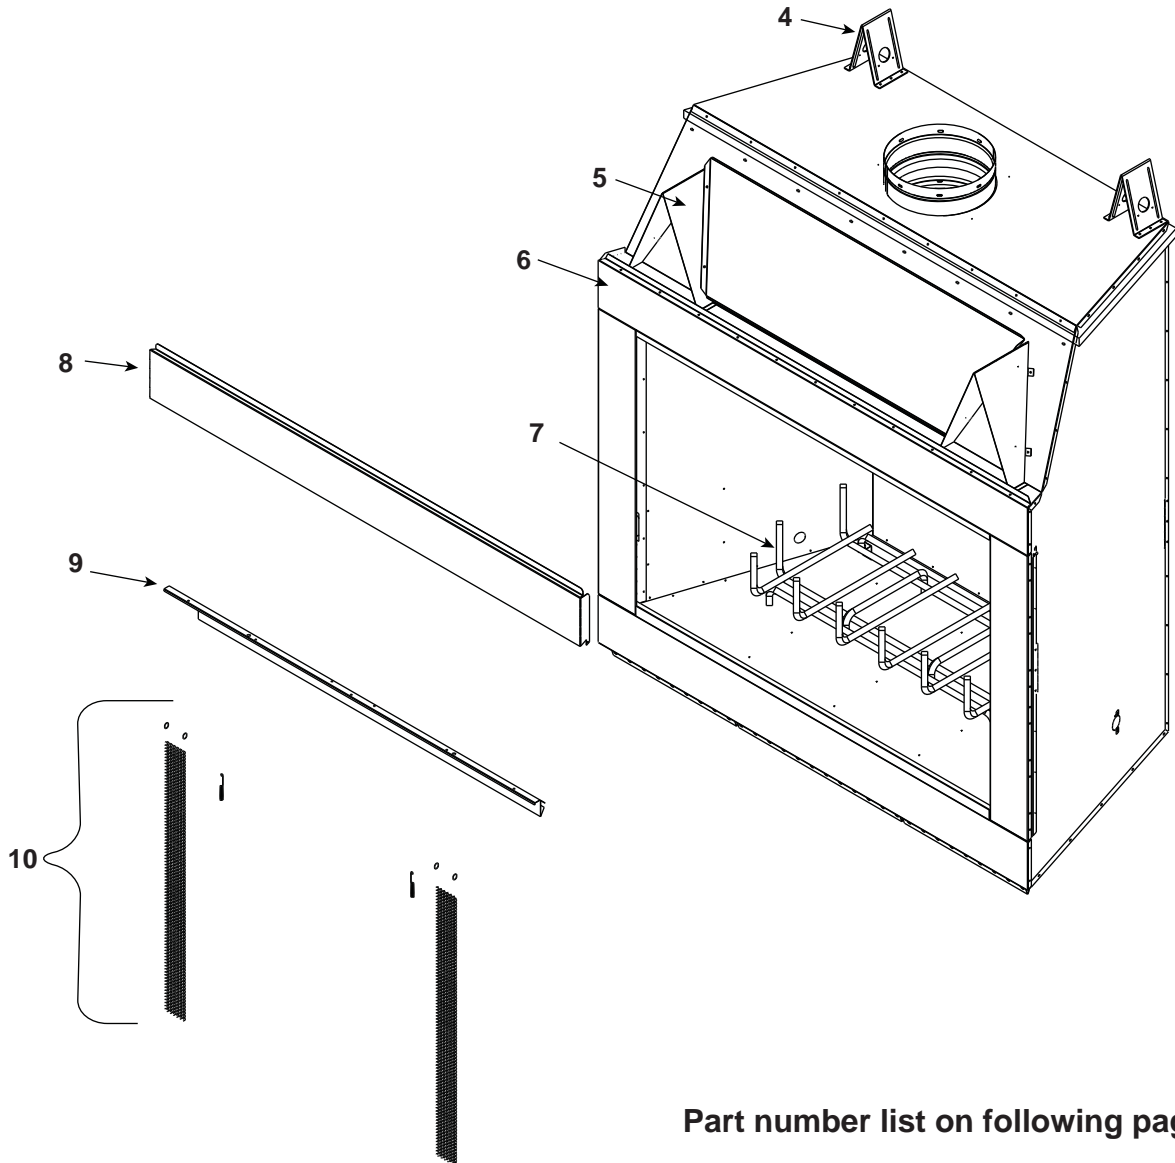

Refractories

Part number list on following page.

IMPORTANT: THIS IS DATED INFORMATION. When requesting service or replacement parts for your appliance please provide model number and serial number. All parts listed in this manual may be ordered from an authorized dealer.

**Stocked
at Depot**

ITEM	DESCRIPTION	COMMENTS	PART NUMBER	
1	Starter Section Assembly		22072B	Y
2	Damper Blade Assembly		29964	
3	Damper Control		20549	
	Damper Weight		19785A	
4	Rear Top Standoff	Qty. 2 req.	19228	
5	Front Top Standoff	Qty. 2 req.	11864i	
6	Top Front Face	Overlay Only	31313	
7	Grate		GR30	
8	Upper Front		4013-206	
9	Smoke Shield		32949	Y
10	Firescreen Assembly	Qty. 2 req.	33699	Y
	Firescreen Handle	1 ea.	4021-150	
	Firescreen Rod	Qty. 2 req.	12052	
	Grate Retainer	Qty. 2 req.	4017-060	
	Nailing Flange	Qty. 4 req.	31190	
	Outside Air Kit		AK22	
	Fastener Pack		17916B	
	Outside Air Shield		33271	Y
	4 in. Outside Air Inlet Ring		25692	
	Refractory Retainer	Qty. 3 req.	11847	
	Screen Cover (top only)	Qty. 2 req.	31319	
	Side Trim	Qty. 2 req.	31326	
	Strip Protector	Qty. 2 req.	18320	
	Powder Coat Touch-Up Paint		71479	
Herringbone Refractory (I60H)				
	Brick Refractory - Back		33003	
	Brick Refractory - Hearth		33001	
	Brick Refractory - Left Side		33677	
	Brick Refractory - Right Side		33676	
Traditional Refractory (I60CT)				
	Brick Refractory - Back- 3 Color- No longer Available	Pre AK994430	4013-193	
	Brick Refractory - Back- 2 Color	Post AK994430	4013-225	
	Brick Refractory - Hearth-3 Color- No longer Available	Pre AK994430	4013-050	
	Brick Refractory - Hearth-2 Color	Post AK994430	4013-223	
	Brick Refractory - Side- 3 Color- No longer Available	Pre AK994430	4013-194	
	Brick Refractory - Side- 2 Color	Post AK994430	4013-224	
	Installation Instructions & Owner's Manual		4013-250	